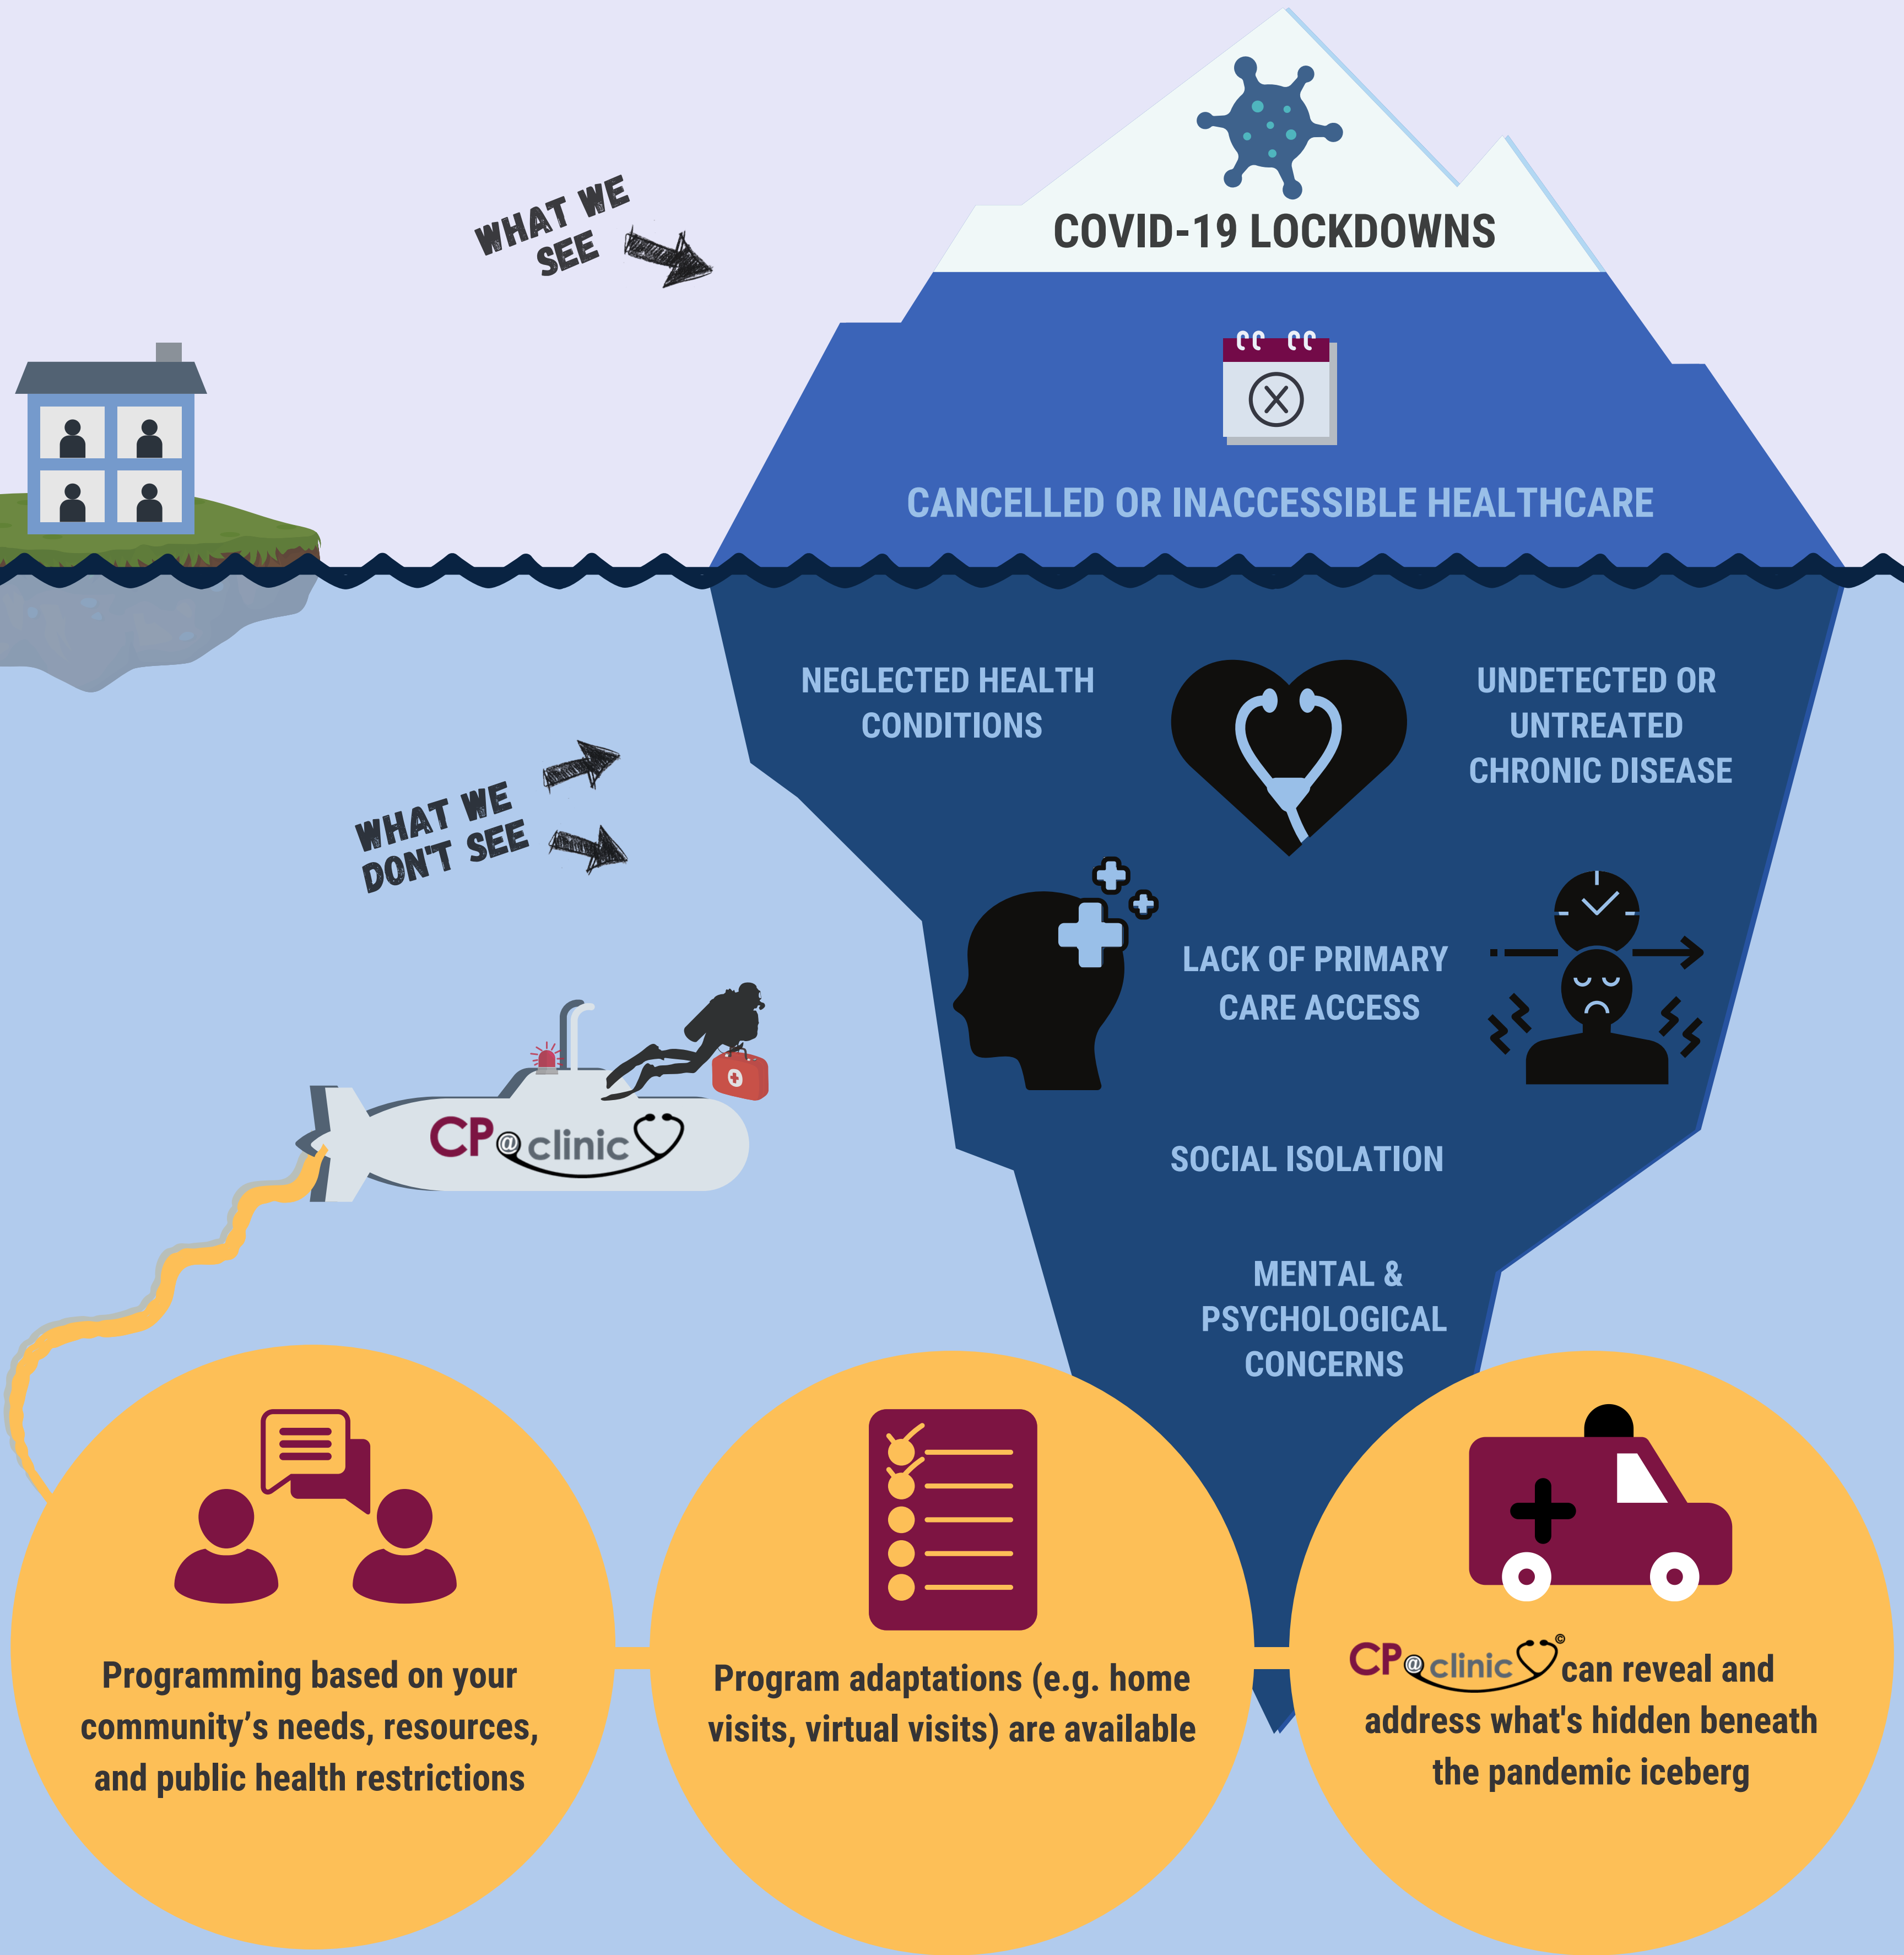

WHAT'S HIDDEN BENEATH THE TIP OF THE PANDEMIC ICEBERG?

As Ontario and other regions across Canada reopen after the third wave of COVID, we look forward to working with paramedic services to safely restart CP@clinic and/or CP@home programming